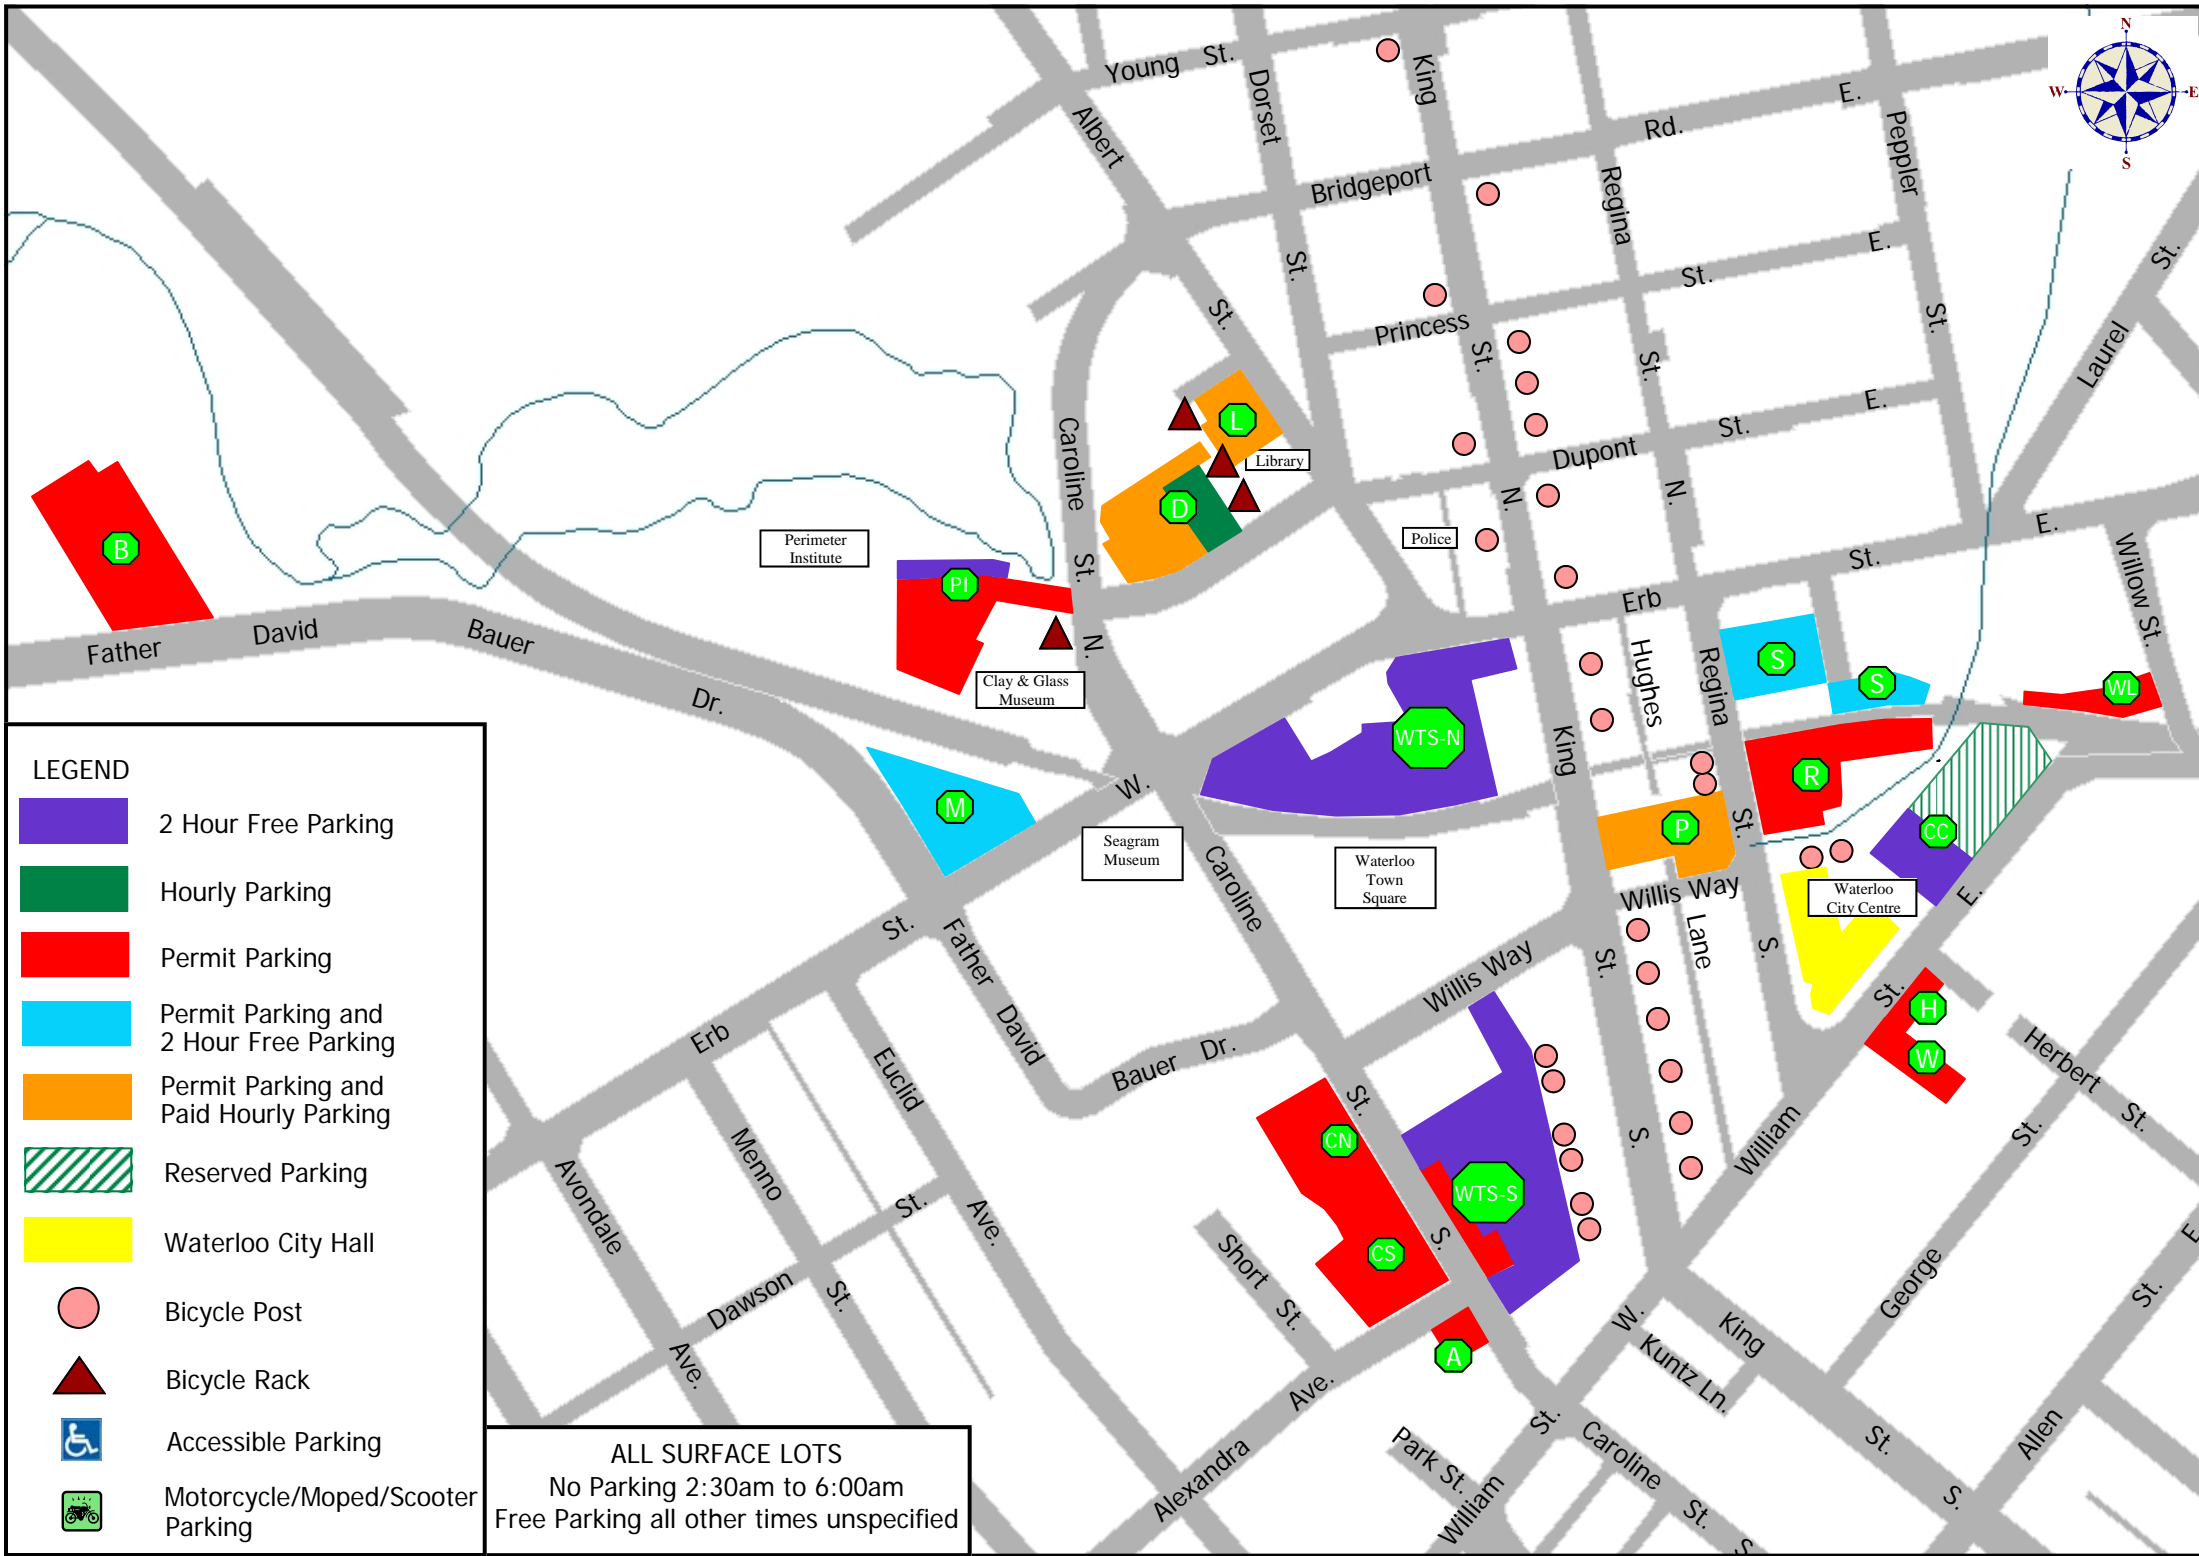

City of Waterloo Parking Lots

LEGEND

- 2 Hour Free Parking
- Hourly Parking
- Permit Parking
- Permit Parking and 2 Hour Free Parking
- Permit Parking and Paid Hourly Parking
- Reserved Parking
- Waterloo City Hall
- Bicycle Post
- Bicycle Rack
- Accessible Parking
- Motorcycle/Moped/Scooter Parking

ALL SURFACE LOTS
No Parking 2:30am to 6:00am
Free Parking all other times unspecified

- **Alexandra Lot (A)**
  Permit Parking Mon-Fri 8am-6pm
  Overnight Permits (March-Nov Only)
- **Bauer Lot (B—Unpaved)**
  Permit Parking Mon-Fri 8am-5pm
- **Caroline North & South Lots (CN)&(CS)**
  Permit Parking Mon-Fri 8am-6pm
  Overnight Permits
  24 Hour Permits
- **City Centre Lot (CC)**
  2 Hrs Free Parking Mon-Fri 8am-5pm
- **Dupont Lot (D)**
  Permit Parking Mon-Fri 9am-5pm
  Pay & Display Machine
  Mon-Sat 9am-9pm $2.25/hr
- **Herbert Lot (H)**
  Permit Parking Mon-Fri 8am-5pm
- **Library Lot (L)**
  Permit Parking Mon-Fri 9am-5pm
  Pay & Display Machine
  Mon-Sat 9am-9pm $2.25/hr
- **Museum Lot (M)**
  Permit Parking Mon-Fri 8am-6pm
  2 Hrs Free Parking Mon-Fri 8am-6pm
- **Perimeter Lot (PI)**
  Permit Parking Mon-Fri 8am-5pm
  2 Hrs Free Parking Mon-Fri 8am-6pm
- **Regina Lot (R)**
  Permit Parking Mon-Fri 8am-6pm
- **Station Lot (S)**
  Permit Parking Mon-Fri 8am-5pm
  2 Hrs Free Parking Mon-Fri 8am-5pm
- **Waterloo Town Square (WTS-N&S)**
  North and South Lots
  2 Hrs Free Parking Mon-Fri 8am-6pm
  Permit Parking Only Mon-Fri 8am-6pm
  (WTS-S Lot Only)
- **William Lot (W)**
  Permit Parking Mon-Fri 8am-5pm
- **Willow Lot (WL)**
  Permit Parking Mon-Fri 8am-5pm
- **Uptown Parkade (P)**
  $2.25/hour Maximum $12.00/day
  24 Hour Permits
  Overnight/Weekend Permits